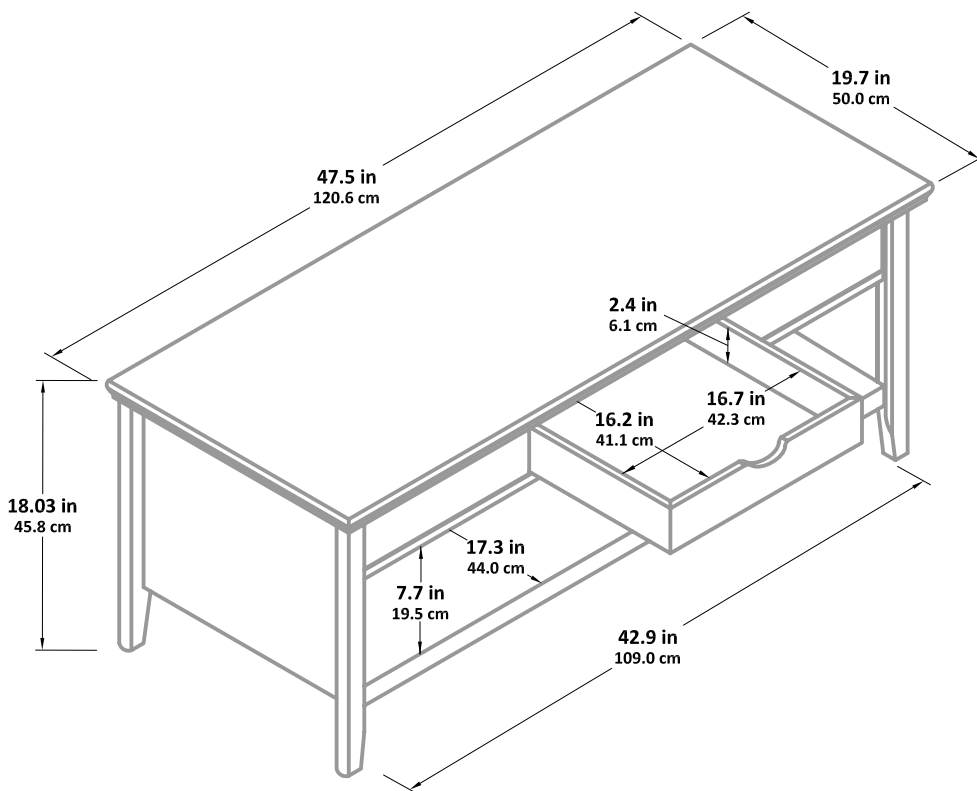

48" TV Stand
Model Number: 5133096
Finish: Espresso

OVERALL PRODUCT SIZE(in inches)

TV Stand: 47.5"(W)*19.7"(D)* 18"(H)

MAXIMUM WEIGHT CAPACITIES