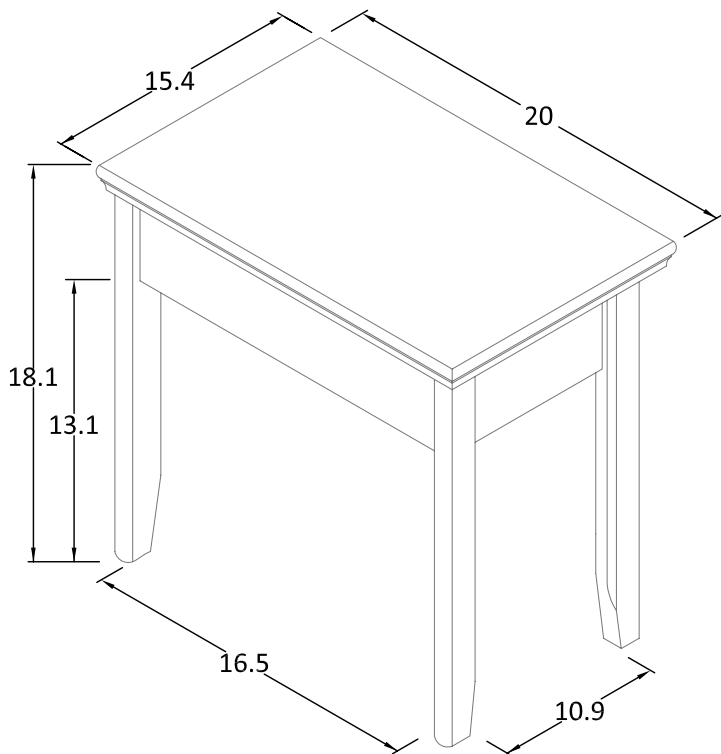

# Espresso Nesting Tables

Model Number: 5165096  
Finish: Espresso

OVERALL PRODUCT SIZE(in inches)

Tables: 20"(W)\* 20" (D)\*20.5"(H)

## MAXIMUM WEIGHT CAPACITIES