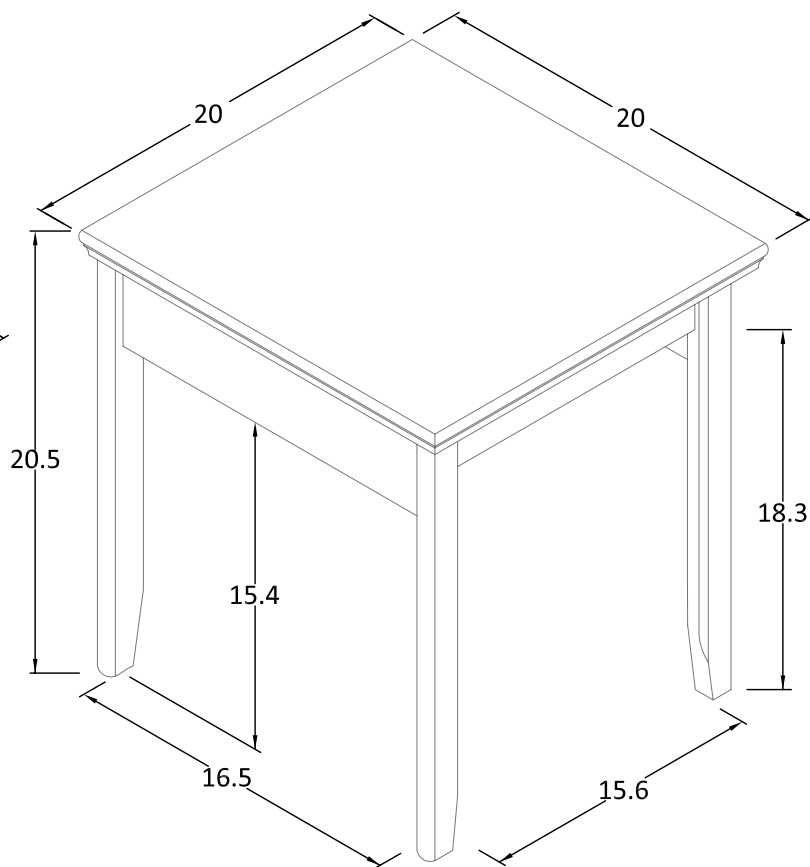

# Espresso Nesting Tables

Model Number: 5165096  
Finish: Espresso

OVERALL PRODUCT SIZE(in inches)

Tables: 20"(W)\* 20" (D)\*20.5"(H)

## MAXIMUM WEIGHT CAPACITIES