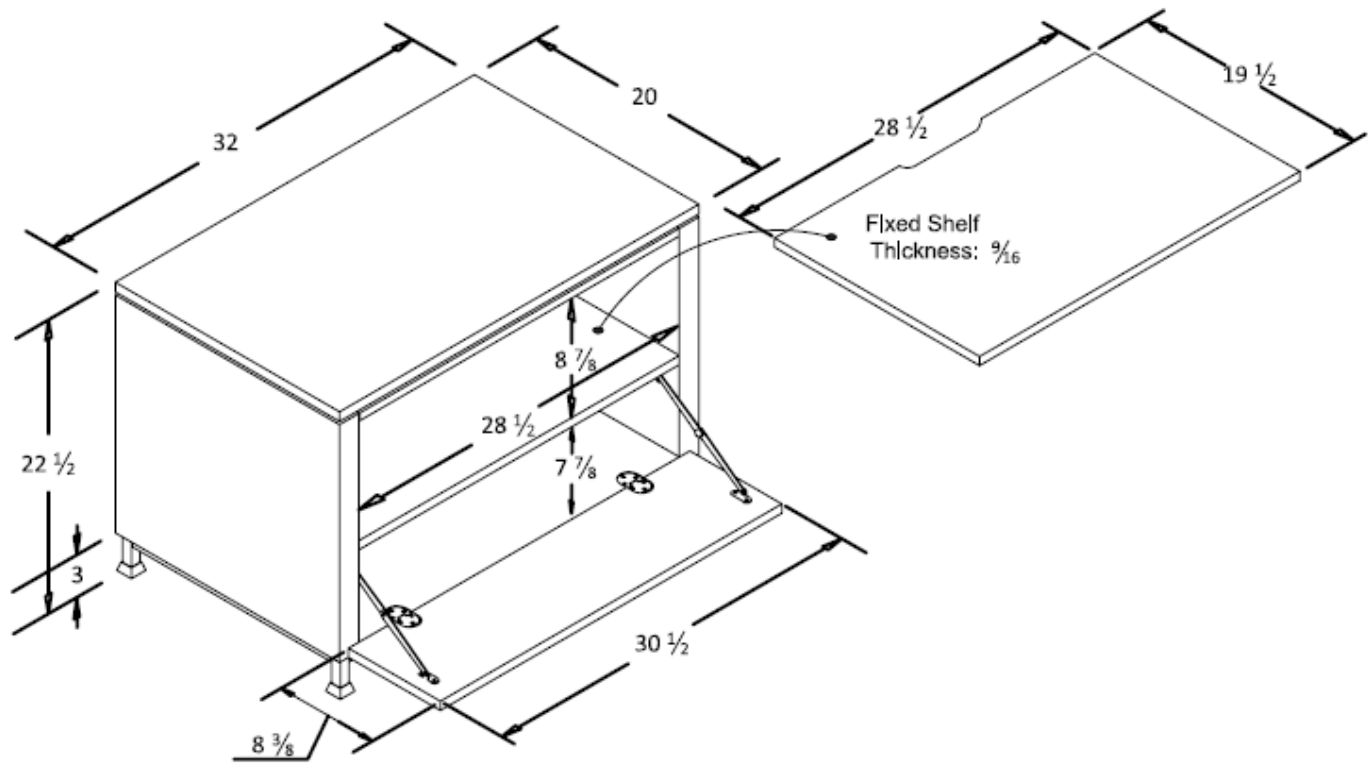

# Hollow Core Modular TV Stand

Model Number: 1184096

Finish: Espresso With Black Metal

OVERALL PRODUCT SIZE (in inches)

DESK: 32"(W)\*20"(D)\*22 1/2"(H)

## MAXIMUM WEIGHT CAPACITIES