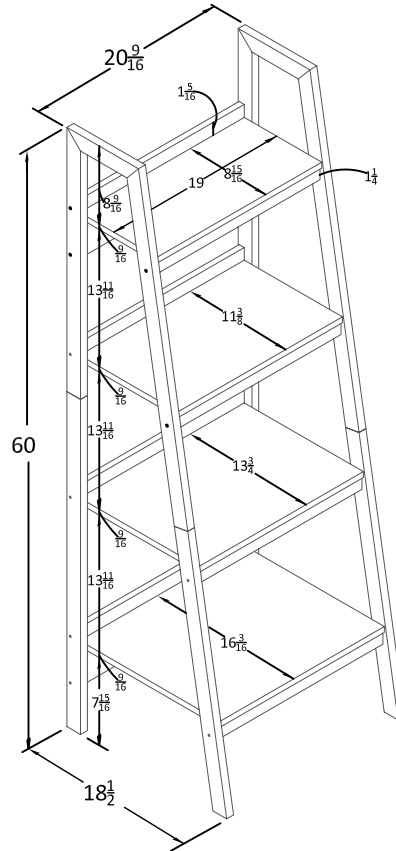

2 Pack Ladder Bookcase (Metal Frame)

Model Number:9482096

Finish: Black Espresso/Black

OVERALL PRODUCT SIZE(in inches)

Bookcase:20 $\frac{9}{16}$ "(W)* 18 $\frac{1}{2}$ "(D)* 60"(H)

MAXIMUM WEIGHT CAPACITIES