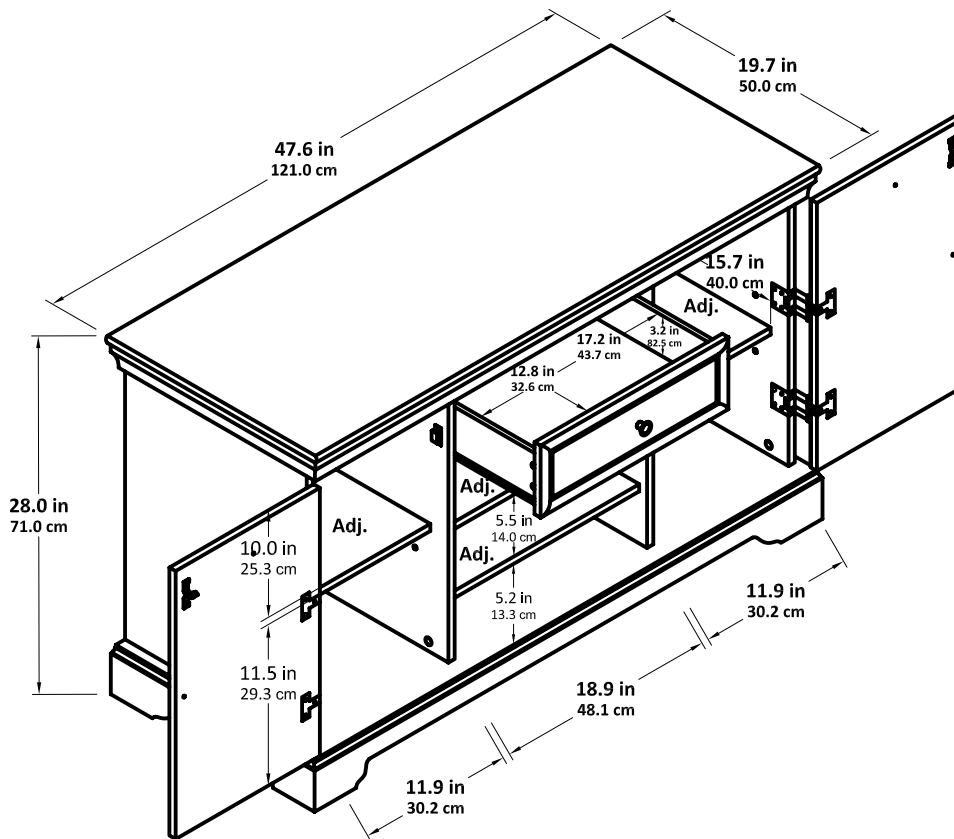

48" Console  
Model Number: 1154196  
Finish: Cherry

OVERALL PRODUCT SIZE(in inches)  
TV Stand: 47.6"(W)\*19.7"(D)\* 28"(H)

MAXIMUM WEIGHT CAPACITIES