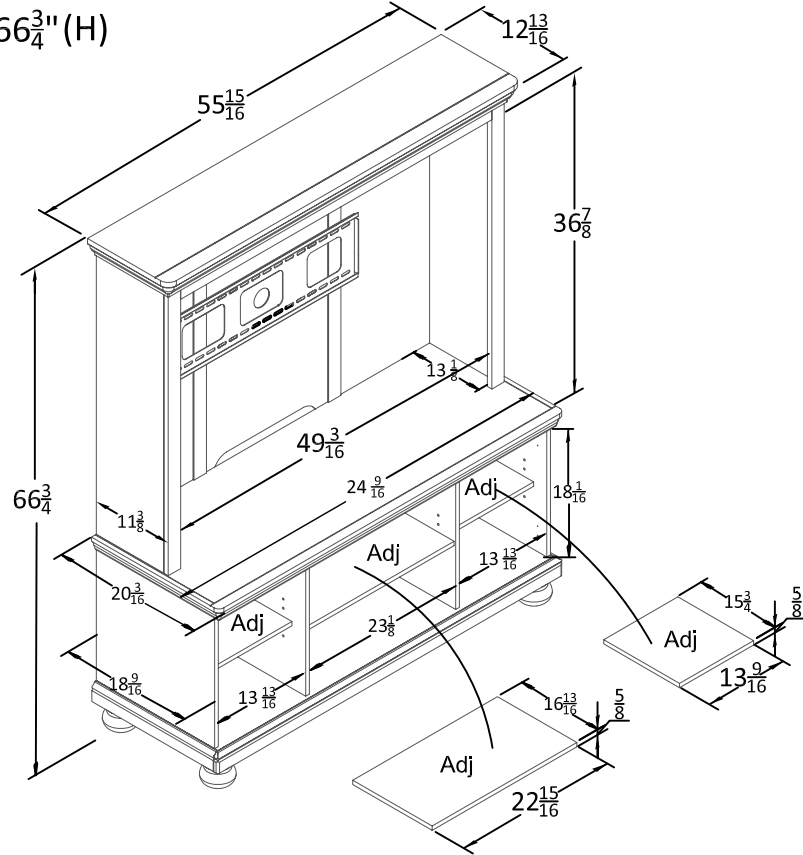

Oakland HEC

Model Number: 1608196

Finish: Madison Birch

OVERALL PRODUCT SIZE(in inches)

TV Mount: $55\frac{15}{16}$ "(W)* $20\frac{3}{16}$ "(D)* $66\frac{3}{4}$ "(H)

MAXIMUM WEIGHT CAPACITIES