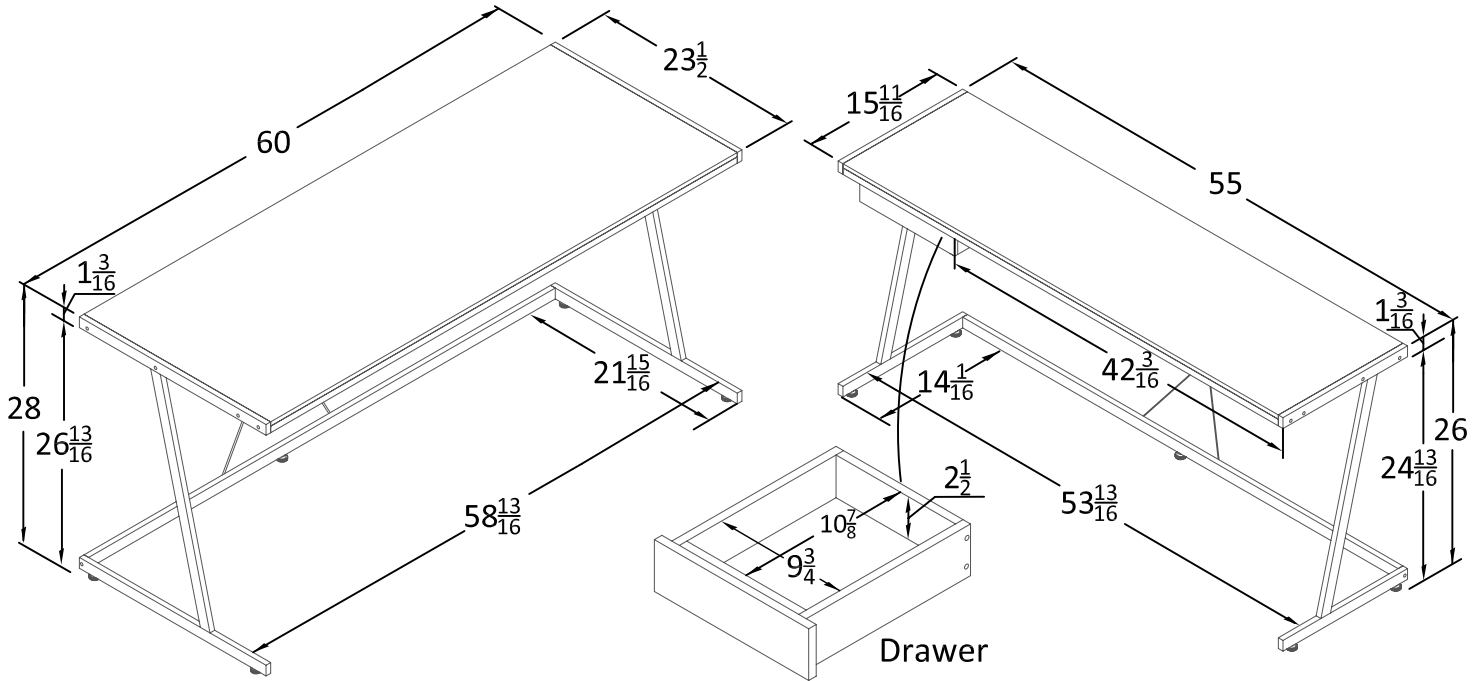

# Bowery L Desk

Model Number: 9302096  
Finish: Espresso/ Black metal

## OVERALL PRODUCT SIZE(in inches)

Desk: 60" (W)\* 23 $\frac{1}{2}$ "(D)\* 28"(H)

Return: 55" (W)\* 15 $\frac{11}{16}$ "(D)\* 26"(H)

## MAXIMUM WEIGHT CAPACITIES