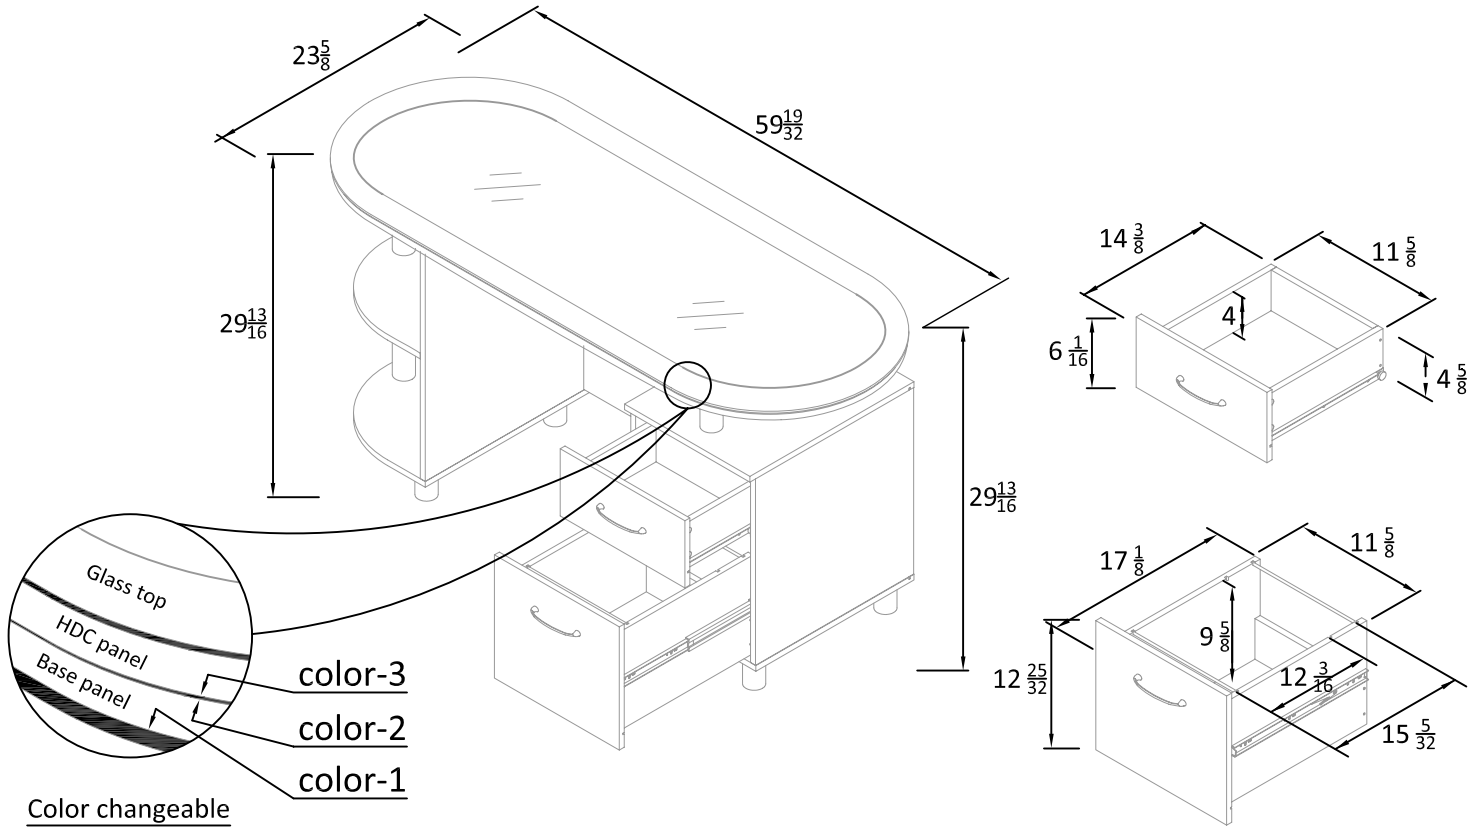

Bezel Desk

Model Number: 9403096

Finish: Black/Multicolored Tops

OVERALL PRODUCT SIZE(in inches)

SPACE SAVER: 59 19/32" (W)* 23 5/8" (D)* 29 13/16"(H)

MAXIMUM WEIGHT CAPACITIES