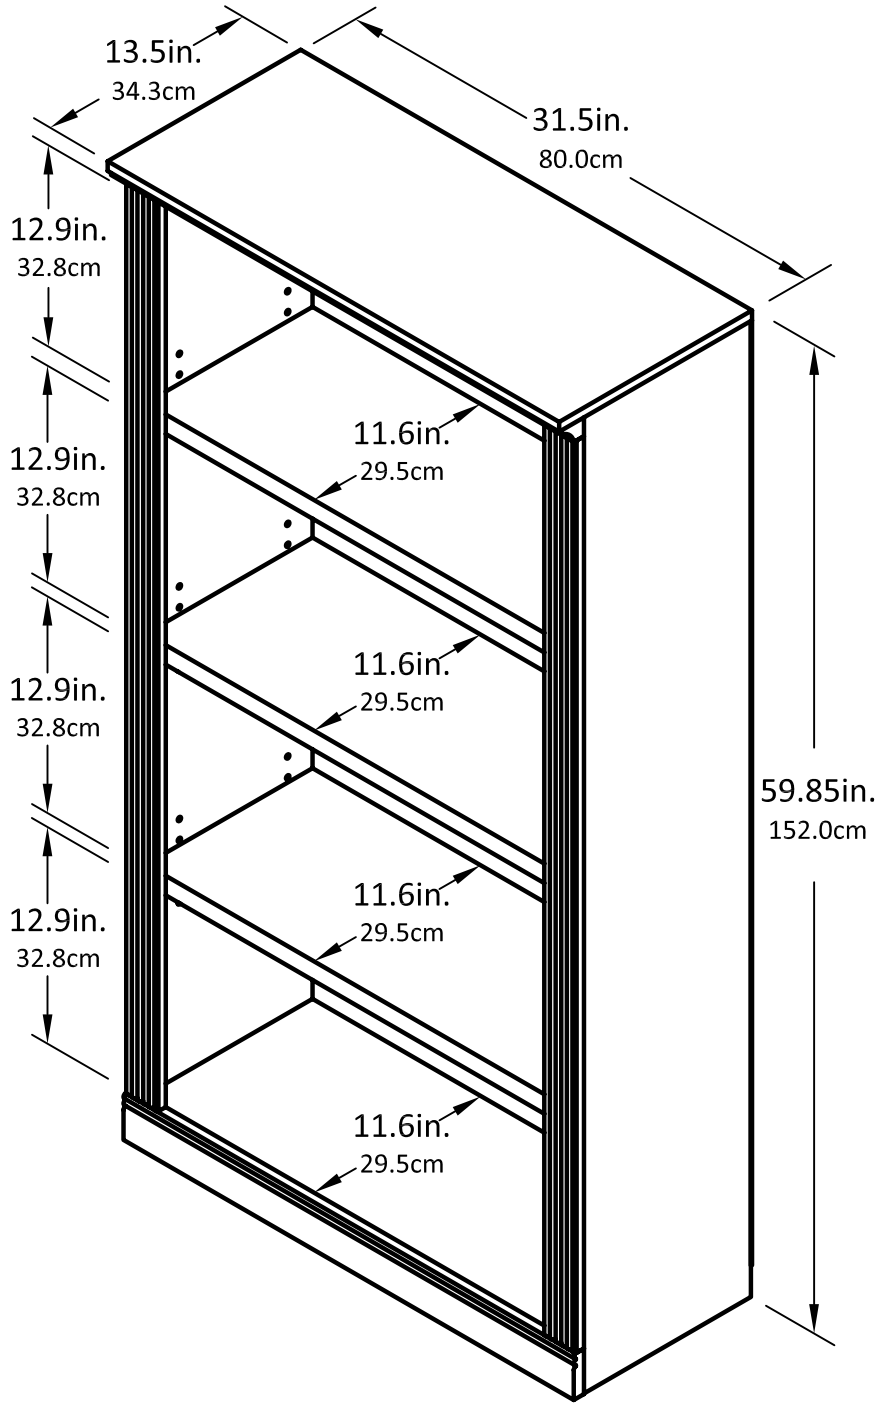

UNIT NO
9472096/9472196

UNIT DESCRIPTION
4 shelf bookcase

ASSEMBLED DIMENSIONS (W X D X H)
31.5"*13.5"*59.85"

MAXIMUM WEIGHT CAPACITIES

▲ Caution: this product is intended to hold the maximum weight (EVENLY DISTRIBUTED) indicated. Exceeding the maximum weight will result instability and may cause possible injury.