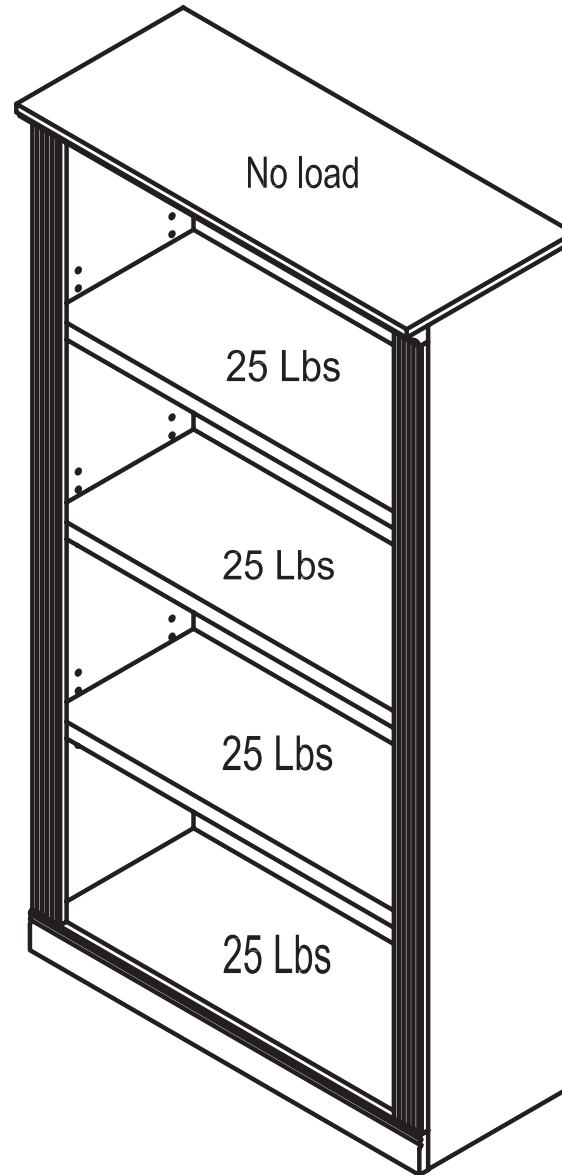

UNIT NO
9472096/9472196

UNIT DESCRIPTION
4 shelf bookcase

ASSEMBLED DIMENSIONS (W X D X H)
31.5"*13.5"*59.85"

MAXIMUM WEIGHT CAPACITIES

▲ Caution: this product is intended to hold the maximum weight (EVENLY DISTRIBUTED) indicated. Exceeding the maximum weight will result instability and may cause possible injury.