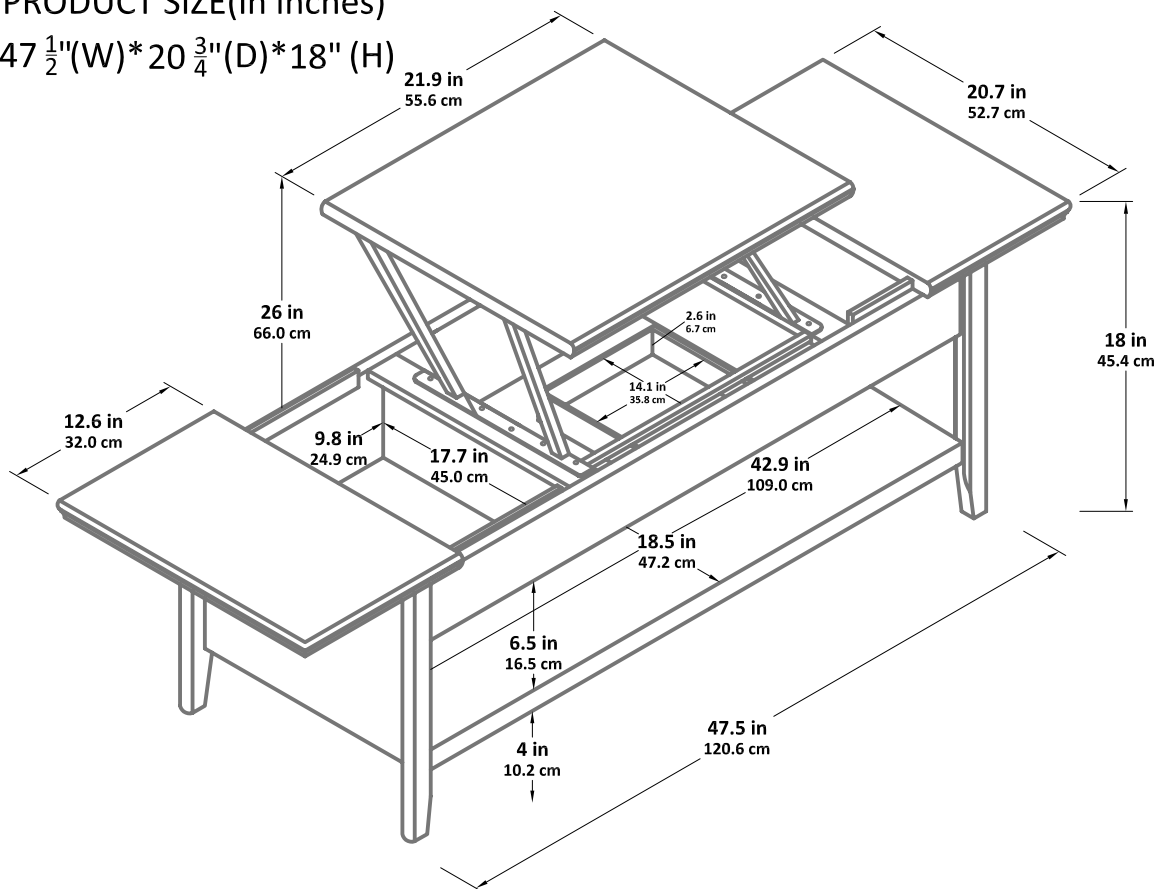

Espresso Extension Coffee Table

Model Number: 5166096

Finish: Espresso

OVERALL PRODUCT SIZE(in inches)

TV Stand: $47 \frac{1}{2}$ "(W) * $20 \frac{3}{4}$ "(D) * 18" (H)

MAXIMUM WEIGHT CAPACITIES