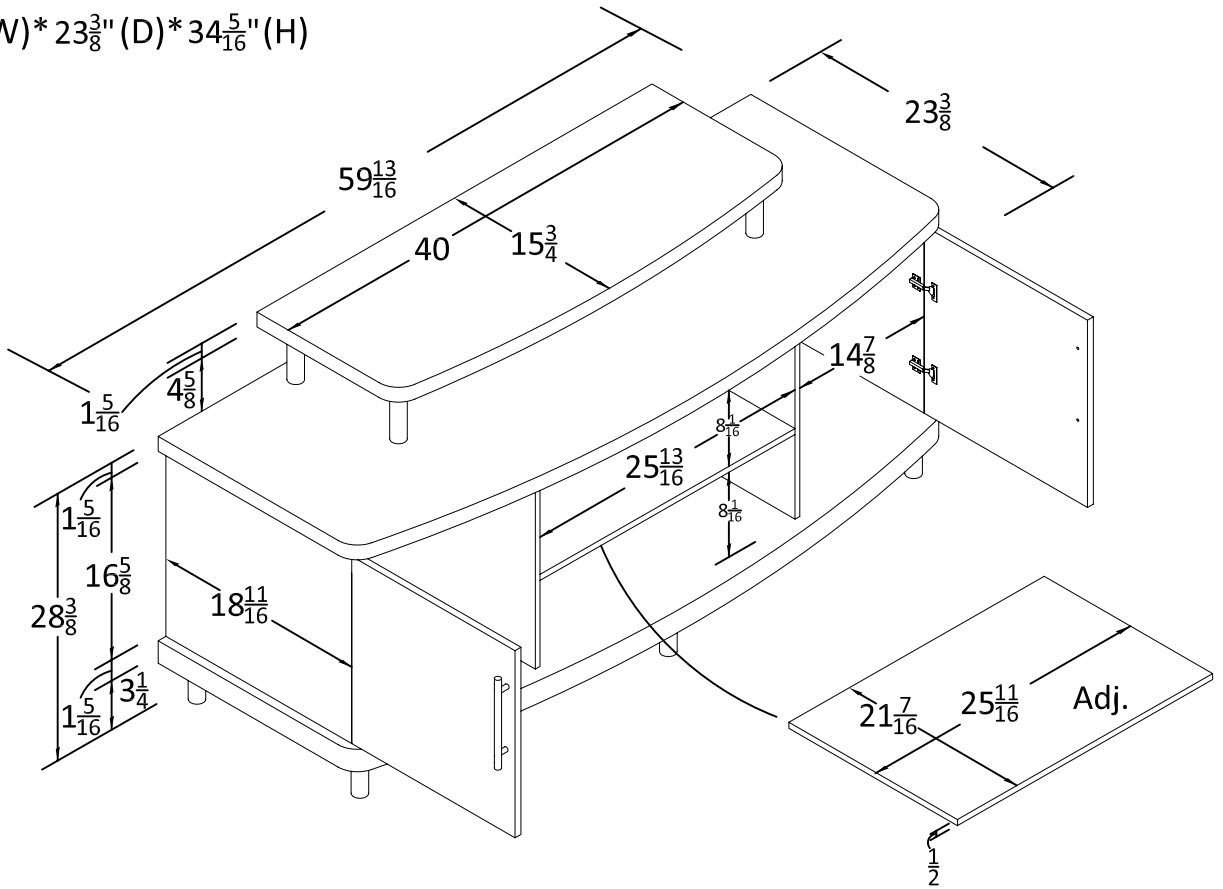

Clayton 60" TV Stand

Model Number:1196096
Finish: Espresso

OVERALL PRODUCT SIZE(in inches)

TV Stand: $59\frac{13}{16}$ "(W) * $23\frac{3}{8}$ " (D) * $34\frac{5}{16}$ " (H)

MAXIMUM WEIGHT CAPACITIES