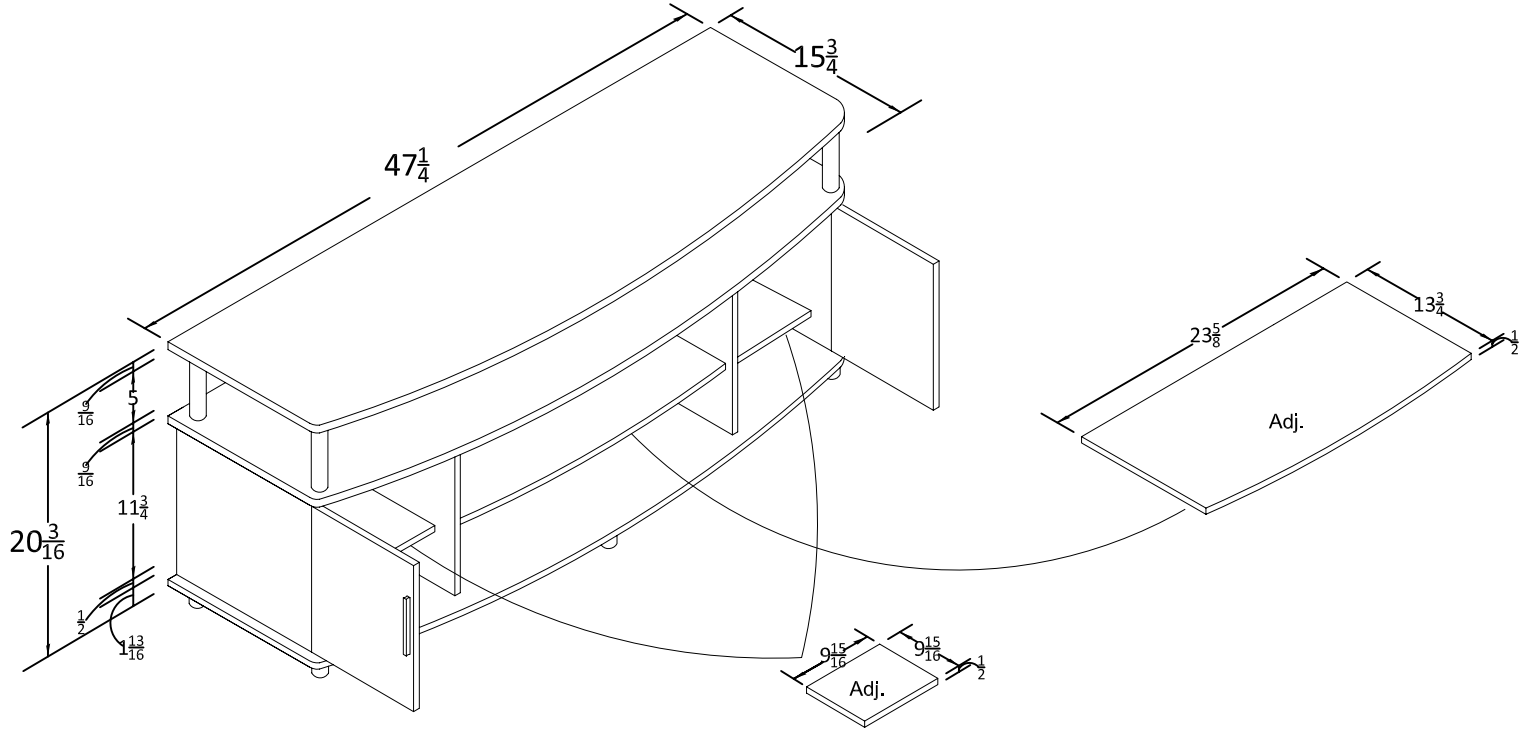

# Carson 48" TV Stand

Model Number:1195096  
Finish: Espresso

## OVERALL PRODUCT SIZE(in inches)

TV Stand: 47 $\frac{1}{4}$ "(W)\* 15 $\frac{3}{4}$ " (D)\*20 $\frac{3}{16}$ "(H)

## MAXIMUM WEIGHT CAPACITIES