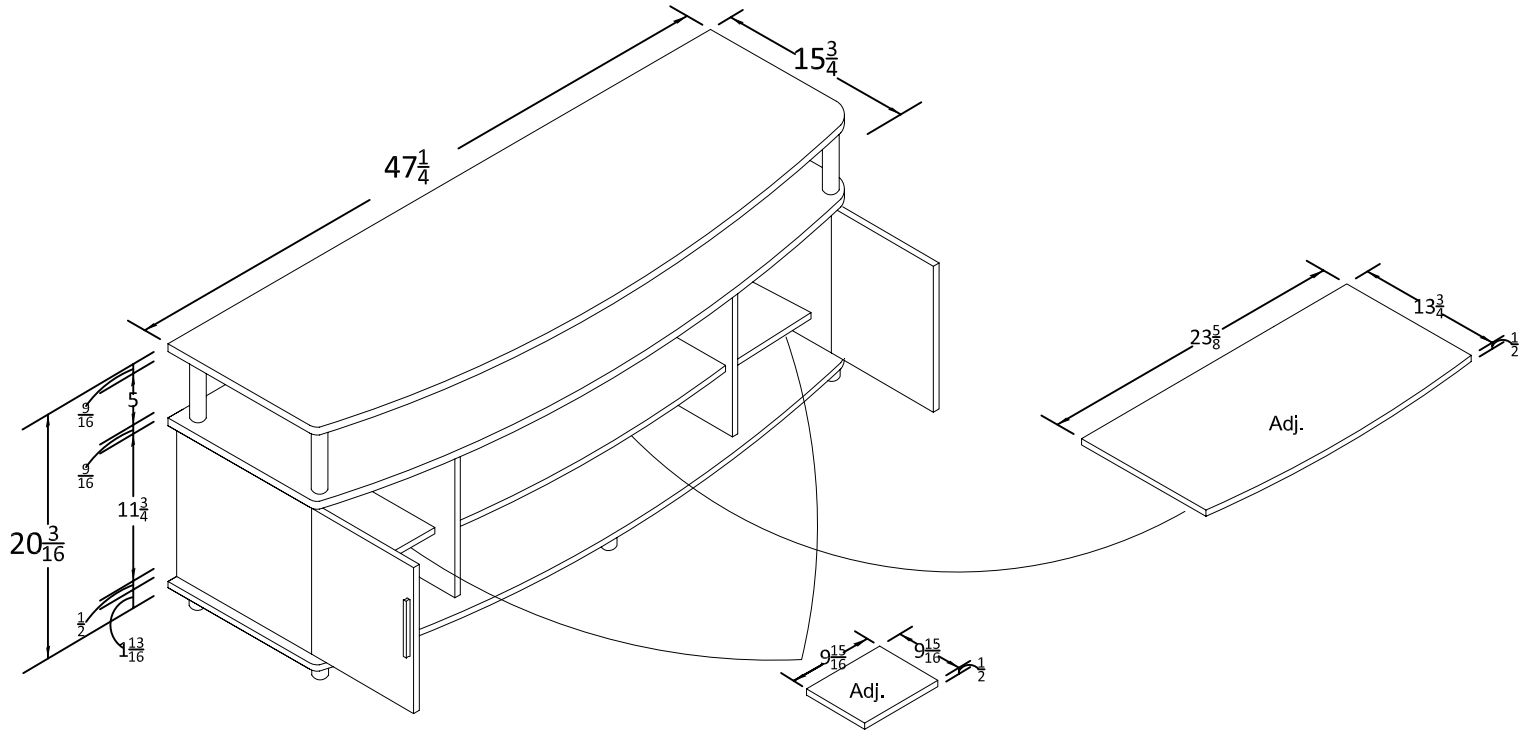

# Carson 48" TV Stand

Model Number: 1195196  
Finish: Black and Cherry

## OVERALL PRODUCT SIZE(in inches)

TV Stand: 47 $\frac{1}{4}$ "(W) \* 15 $\frac{3}{4}$ " (D) \* 20 $\frac{3}{16}$ "(H)

## MAXIMUM WEIGHT CAPACITIES