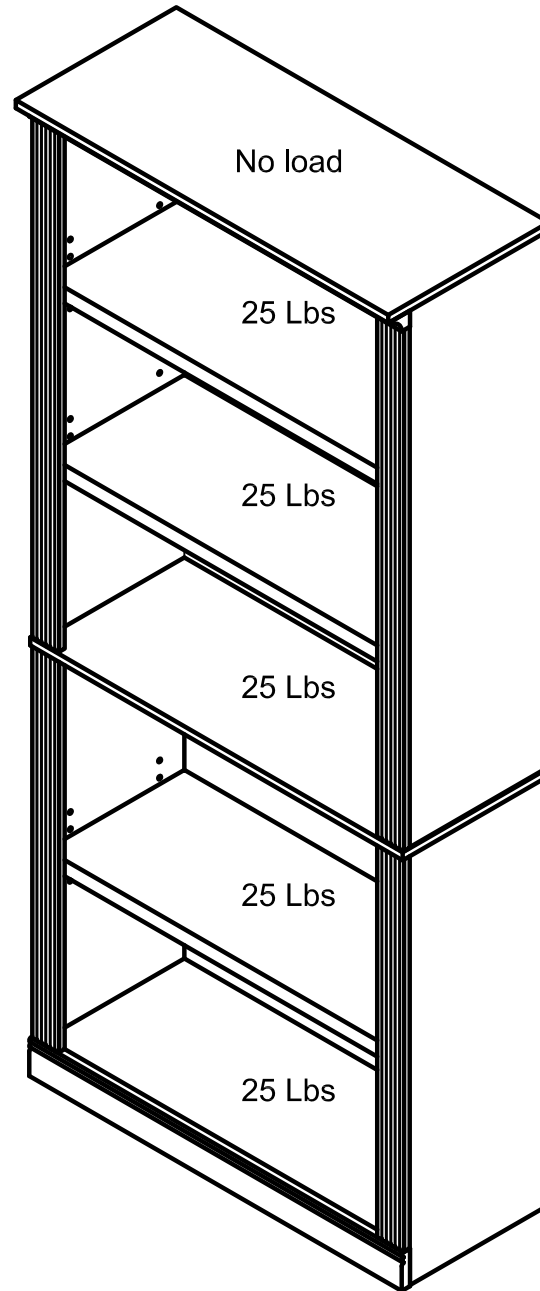

13.6in.

34.5cm

31.5in.

80.0cm

72.0in.

183.0cm

UNIT NO
9479096/9479196

UNIT DESCRIPTION
5 shelf bookcase

ASSEMBLED DIMENSIONS (W X D X H)
31.5"*13.6"*72.0"

MAXIMUM WEIGHT CAPACITIES

▲ Caution: this product is intended to hold the maximum weight (EVENLY DISTRIBUTED) indicated. Exceeding the maximum weight will result instability and may cause possible injury.