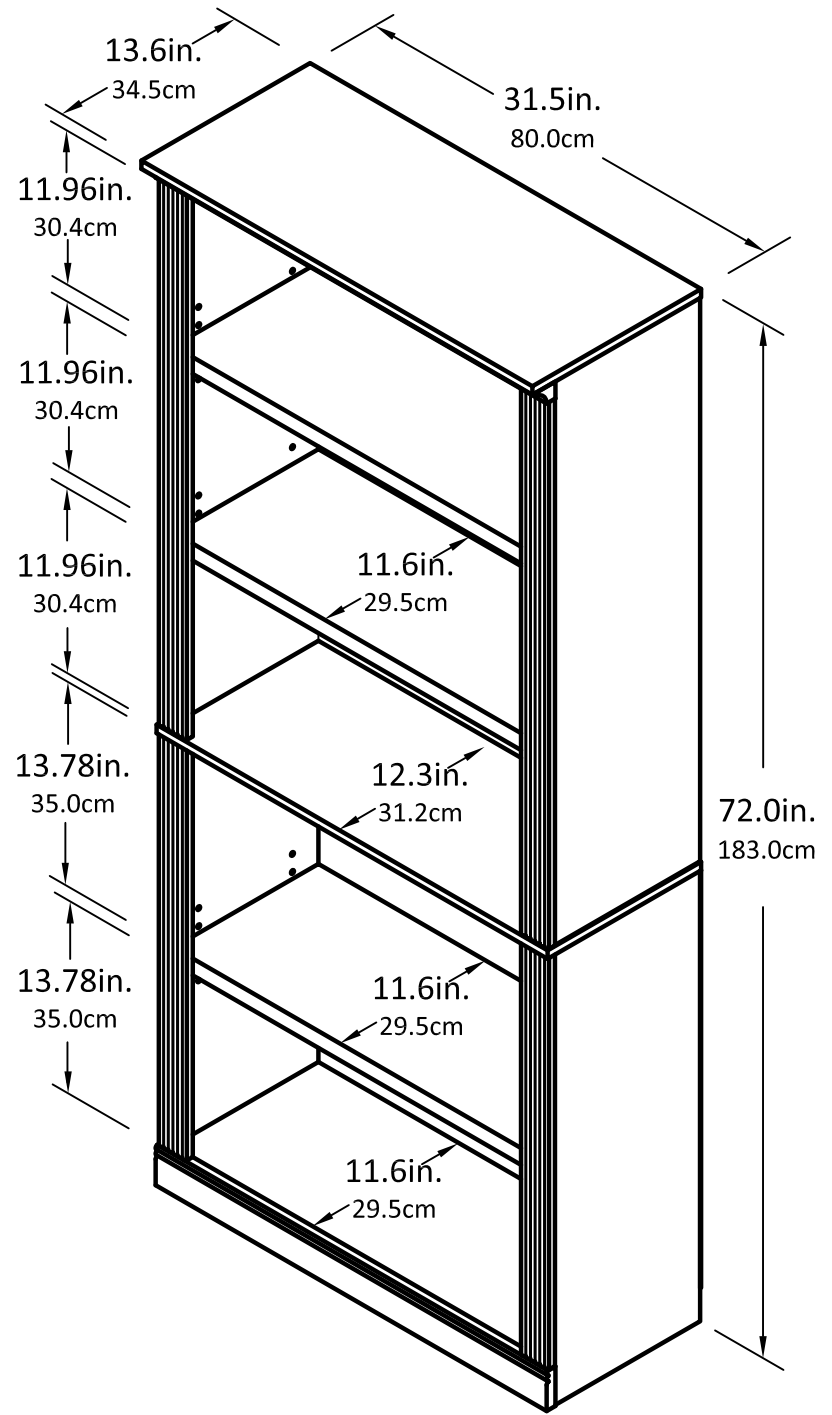

13.6in.

34.5cm

31.5in.

80.0cm

72.0in.

183.0cm

UNIT NO
9479096/9479196

UNIT DESCRIPTION
5 shelf bookcase

ASSEMBLED DIMENSIONS (W X D X H)
31.5"*13.6"*72.0"

MAXIMUM WEIGHT CAPACITIES

▲ Caution: this product is intended to hold the maximum weight (EVENLY DISTRIBUTED) indicated. Exceeding the maximum weight will result instability and may cause possible injury.