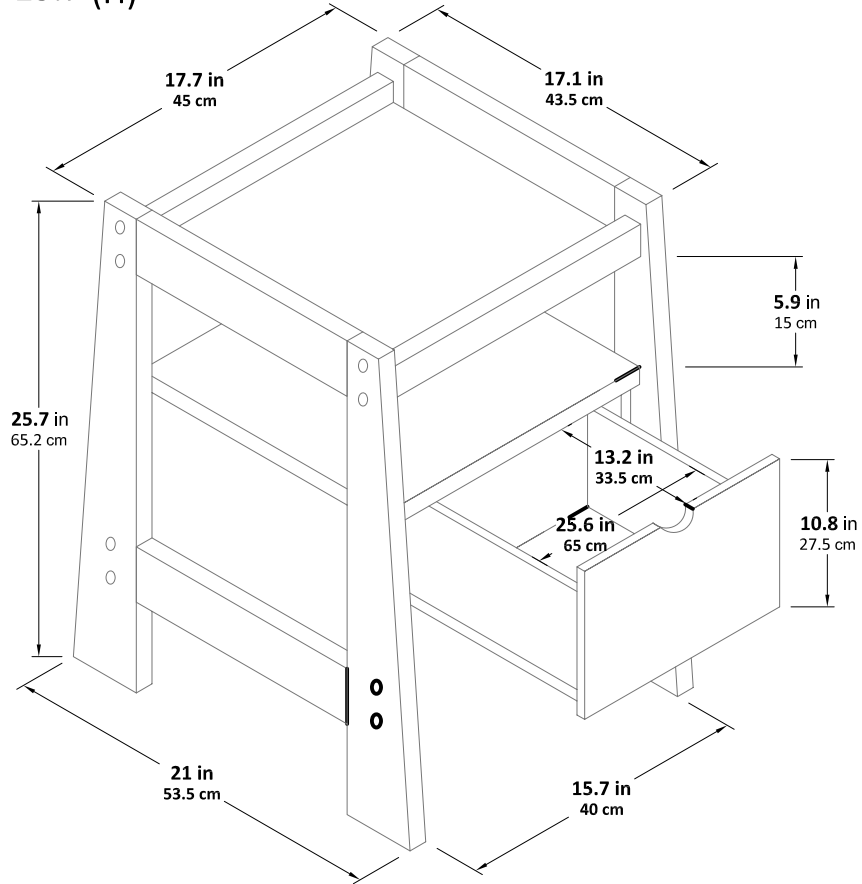

Wenge File

Model Number: 9560196

Finish: Wenge

OVERALL PRODUCT SIZE(in inches)

Desk:17.7"(W)* 21" (D)*25.7"(H)

MAXIMUM WEIGHT CAPACITIES