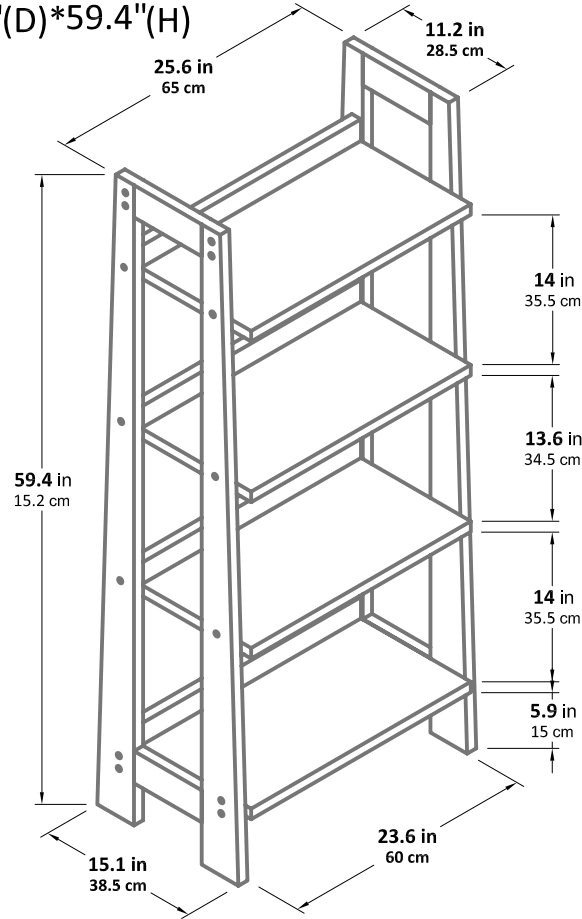

Wenge Bookcase

Model Number: 9417196

Finish: Wenge

OVERALL PRODUCT SIZE(in inches)

Bookcase:25.6"(W)*15.1"(D)*59.4"(H)

MAXIMUM WEIGHT CAPACITIES