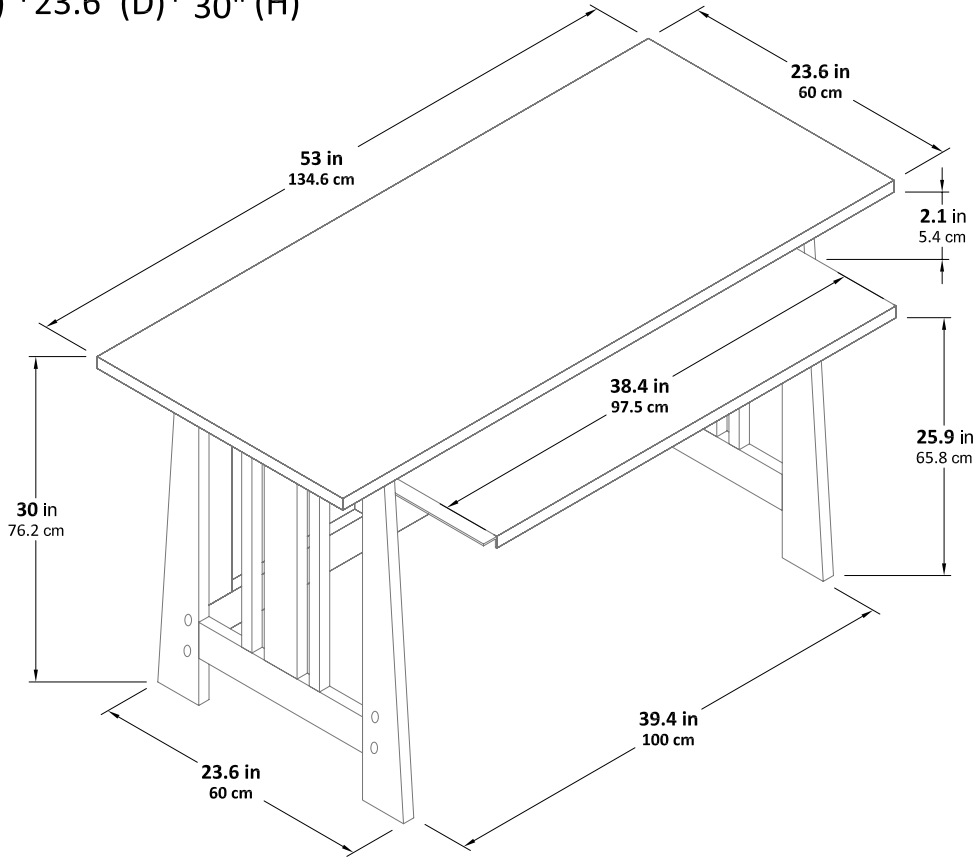

Wenge Desk

Model Number: 9195196

Finish: Wenge

OVERALL PRODUCT SIZE(in inches)

Desk: 53" (W) * 23.6" (D) * 30" (H)

MAXIMUM WEIGHT CAPACITIES