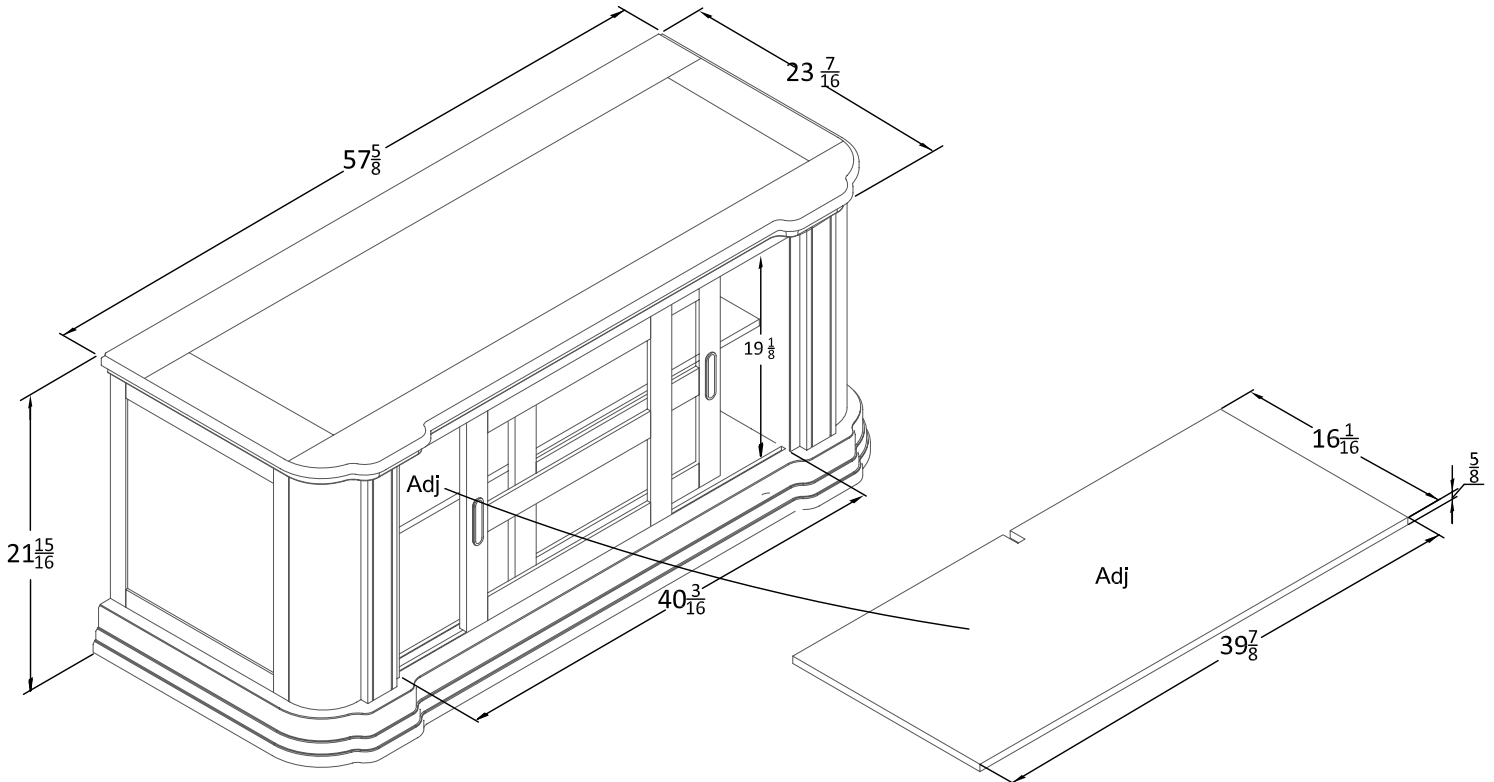

TV Console with Sliding Doors

Model Number: 1175196

Finish: Black Ash

OVERALL PRODUCT SIZE (in inches)

TV STAND: $57\frac{5}{8}$ "(W) * $23\frac{7}{16}$ "(D) * $26\frac{15}{16}$ "(H)

MAXIMUM WEIGHT CAPACITIES