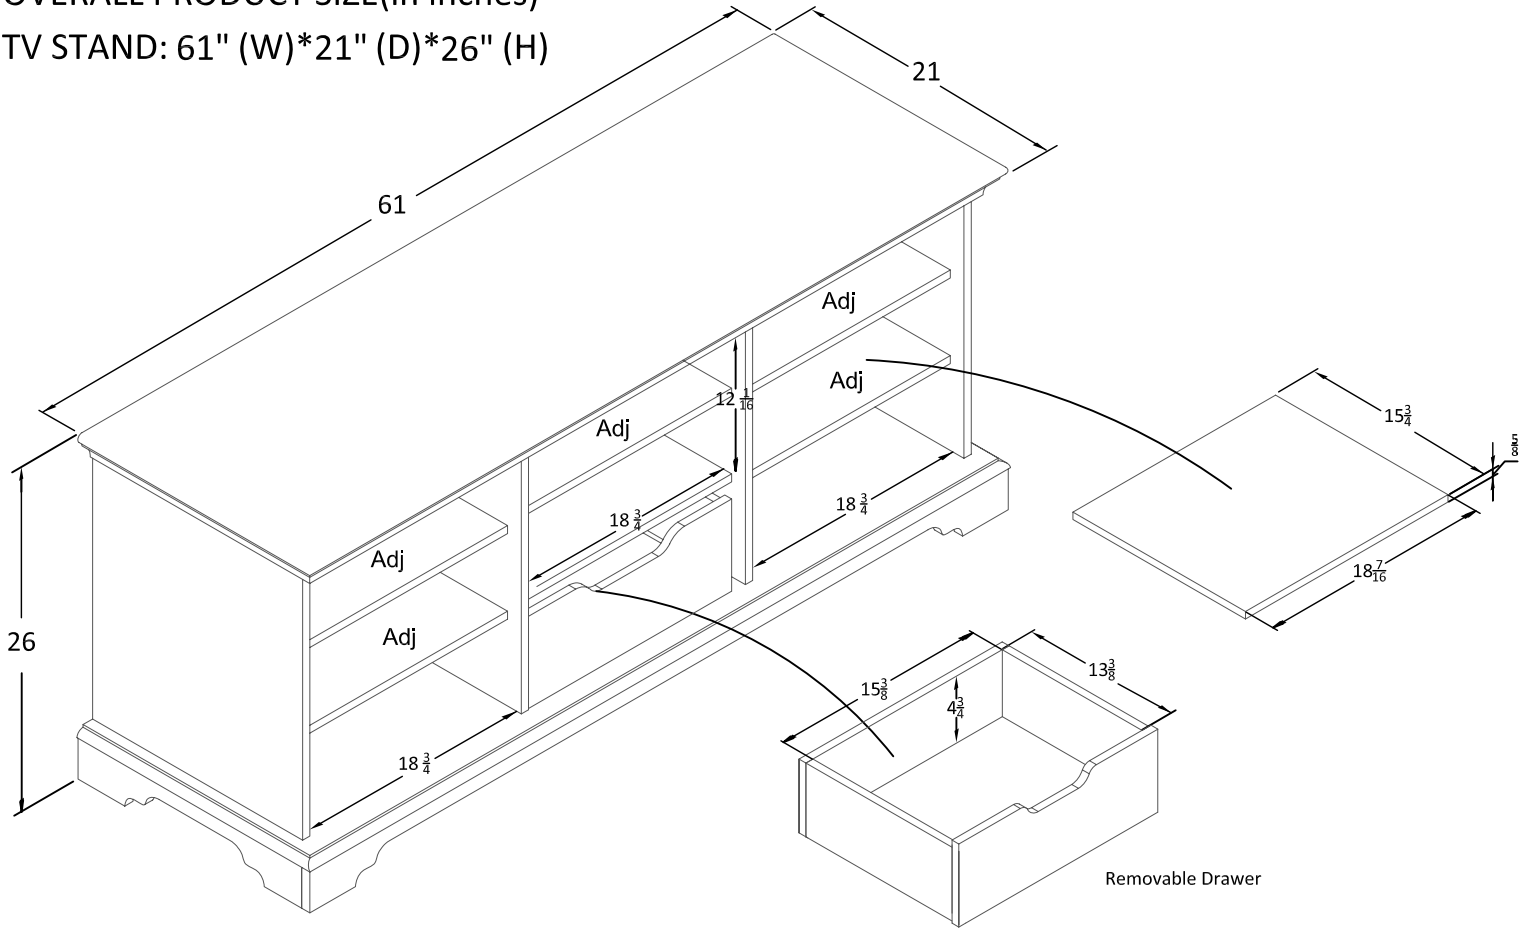

61" Traditional Console

Model Number: 1169196
Finish: Cherry

OVERALL PRODUCT SIZE (in inches)
TV STAND: 61" (W) * 21" (D) * 26" (H)

MAXIMUM WEIGHT CAPACITIES