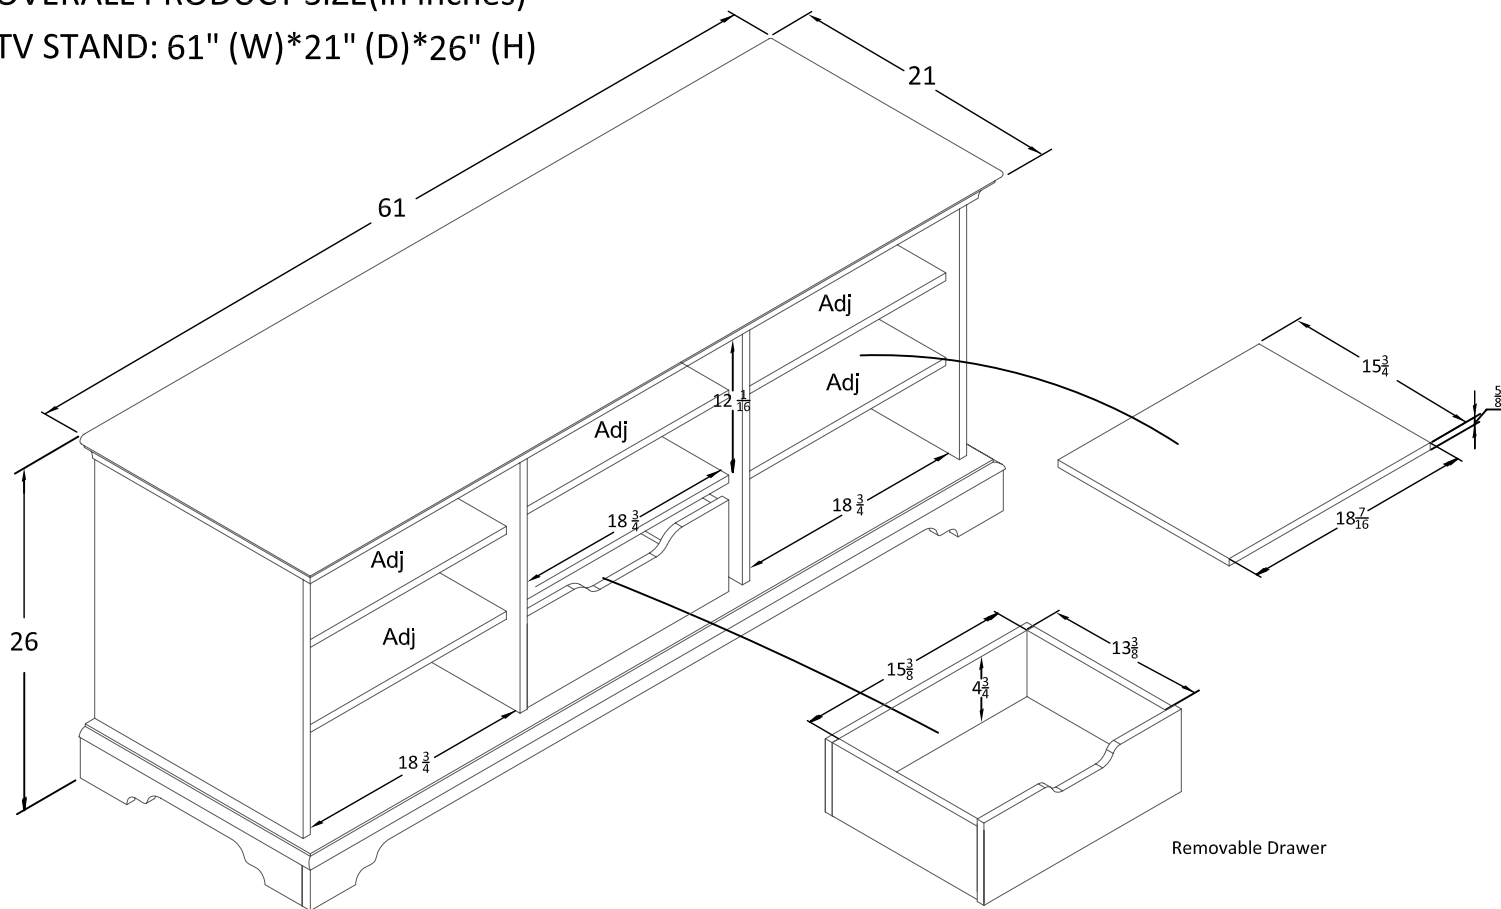

# 61" Traditional Console

Model Number: 1169296  
Finish: Natural Oak

OVERALL PRODUCT SIZE(in inches)  
TV STAND: 61" (W)\*21" (D)\*26" (H)

## MAXIMUM WEIGHT CAPACITIES