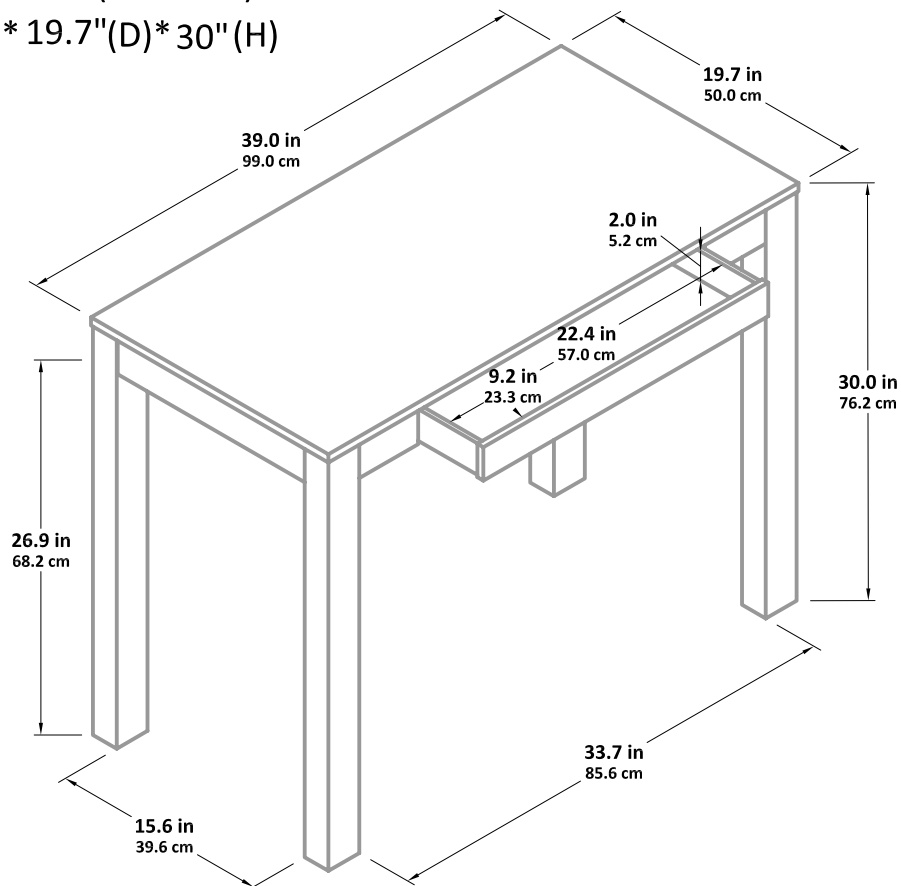

Parson's Desk
Model Number: 9178196
Finish: Black

OVERALL PRODUCT SIZE(in inches)

TV Stand: 39" (W)* 19.7"(D)* 30"(H)

MAXIMUM WEIGHT CAPACITIES